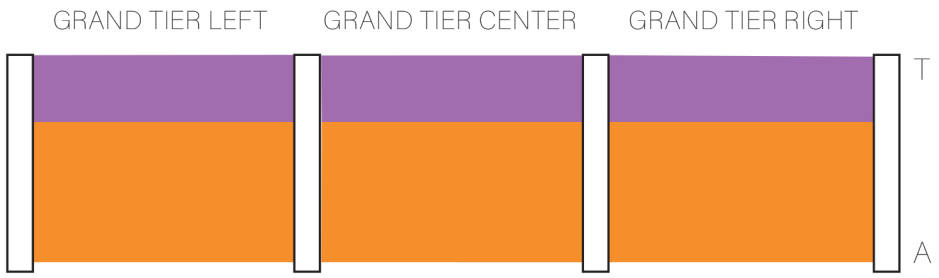

SEATING + PRICING

TUESDAY		WEDNESDAY		THURSDAY		FRIDAY		SATURDAY MATINEE		SATURDAY EVENING		SUNDAY MATINEE		SUNDAY EVENING	
P1	\$590	P1	\$590	P1	\$590	P1	\$650	P1	\$650	P1	\$625	P1	\$650	P1	\$590
P2	\$485	P2	\$485	P2	\$485	P2	\$530	P2	\$530	P2	\$505	P2	\$530	P2	\$485
P3	\$330	P3	\$330	P3	\$330	P3	\$390	P3	\$390	P3	\$365	P3	\$390	P3	\$330

THE BOOK OF MORMON
(ADD-ON)

FRIDAY		SATURDAY MATINEE		SATURDAY EVENING		SUNDAY MATINEE		SUNDAY EVENING	
P1	\$95	P1	\$105	P1	\$105	P1	\$105	P1	\$95
P2	\$70	P2	\$80	P2	\$80	P2	\$80	P2	\$70
P3	\$45	P3	\$55	P3	\$55	P3	\$55	P3	\$45

BLUEY
(ADD-ON)

TUESDAY		WEDNESDAY	
P1	\$78	P1	\$78
P2	\$58	P2	\$58
P3	\$48	P3	\$48
P4	\$33	P4	\$33