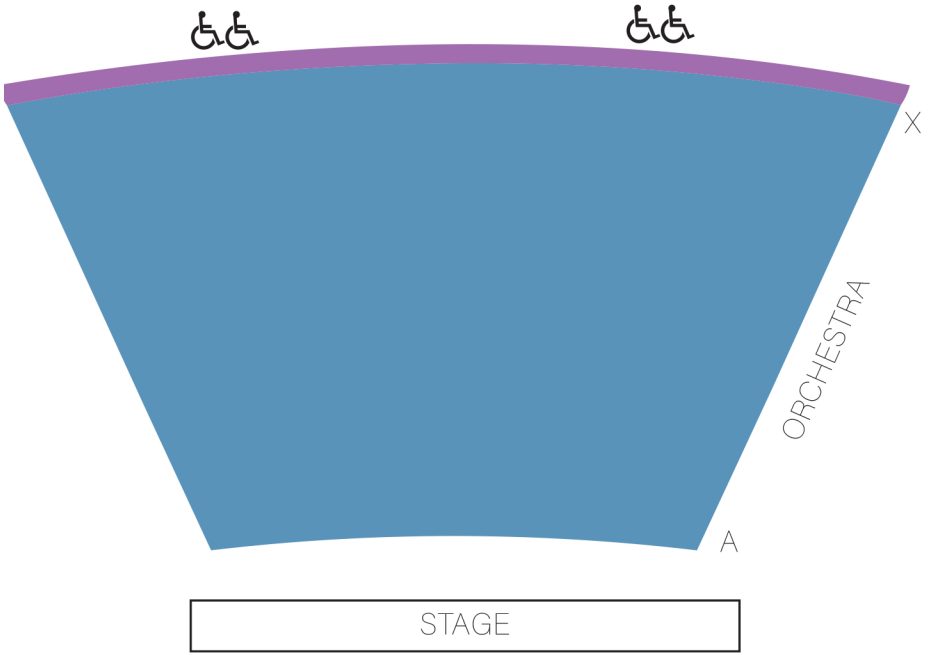

SEATING + PRICING

TUESDAY		WEDNESDAY		THURSDAY		FRIDAY		SATURDAY MATINEE		SATURDAY EVENING		SUNDAY MATINEE		SUNDAY EVENING	
P1	\$590	P1	\$590	P1	\$590	P1	\$650	P1	\$650	P1	\$625	P1	\$650	P1	\$590
P2	\$485	P2	\$485	P2	\$485	P2	\$530	P2	\$530	P2	\$505	P2	\$530	P2	\$485
P3	\$330	P3	\$330	P3	\$330	P3	\$390	P3	\$390	P3	\$365	P3	\$390	P3	\$330

BLUEY
(ADD-ON)

TUESDAY		WEDNESDAY	
P1	\$78	P1	\$78
P2	\$58	P2	\$58
P3	\$48	P3	\$48
P4	\$33	P4	\$33