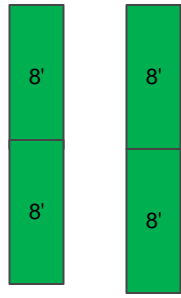

(4) 8' tables for Centerplates use

**Luncheon**  
Screen hung from ceiling  
Seating = 320PPL  
66" rounds= 39

Legend

|               |           |
|---------------|-----------|
| A- 72' 11"    | G- 47' 7" |
| B- 22' 7 1/2" | H- 8' 5"  |
| C- 18' 2"     | I- 77'    |
| D- 7' 9"      | J- 85' 8" |
| E- 12' 1 1/2" | K- 2' 7"  |
| F- 6' 4 1/2"  |           |