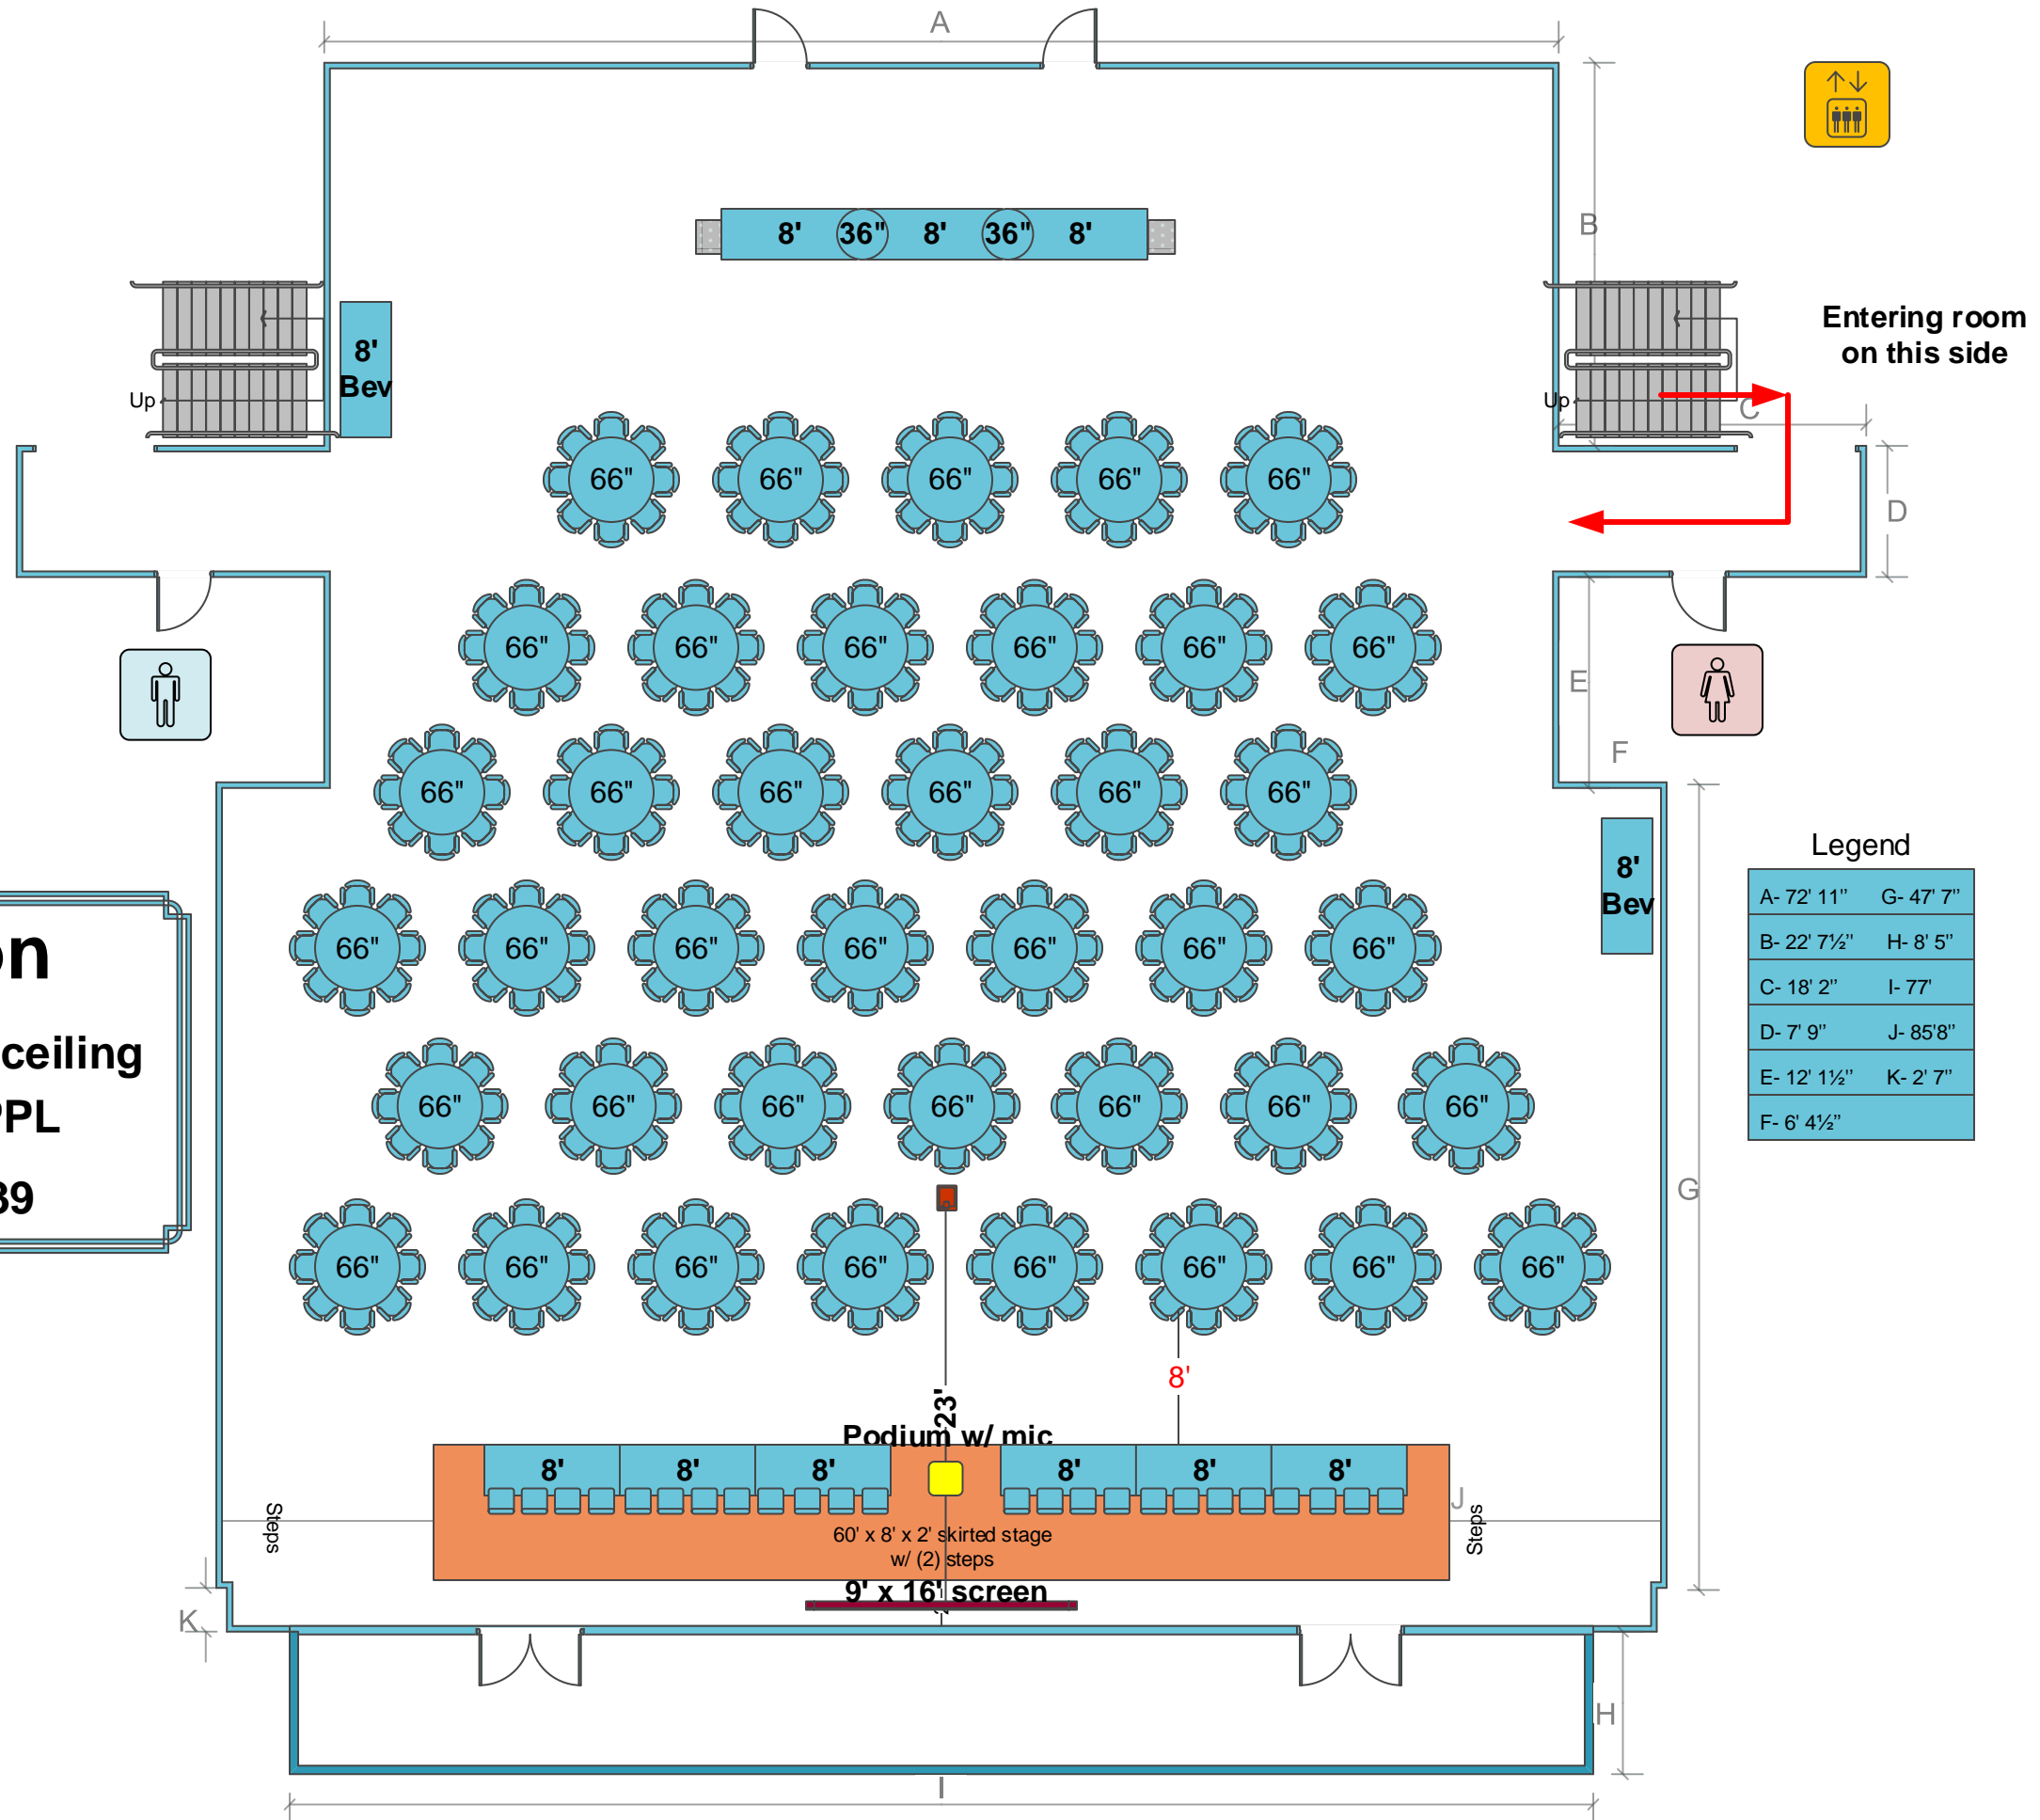

(4) 8' tables for Centerplates use

**Luncheon**  
Screen hung from ceiling  
Seating = 320PPL  
66" rounds= 39

Legend

|               |           |
|---------------|-----------|
| A- 72' 11"    | G- 47' 7" |
| B- 22' 7 1/2" | H- 8' 5"  |
| C- 18' 2"     | I- 77'    |
| D- 7' 9"      | J- 85' 8" |
| E- 12' 1 1/2" | K- 2' 7"  |
| F- 6' 4 1/2"  |           |