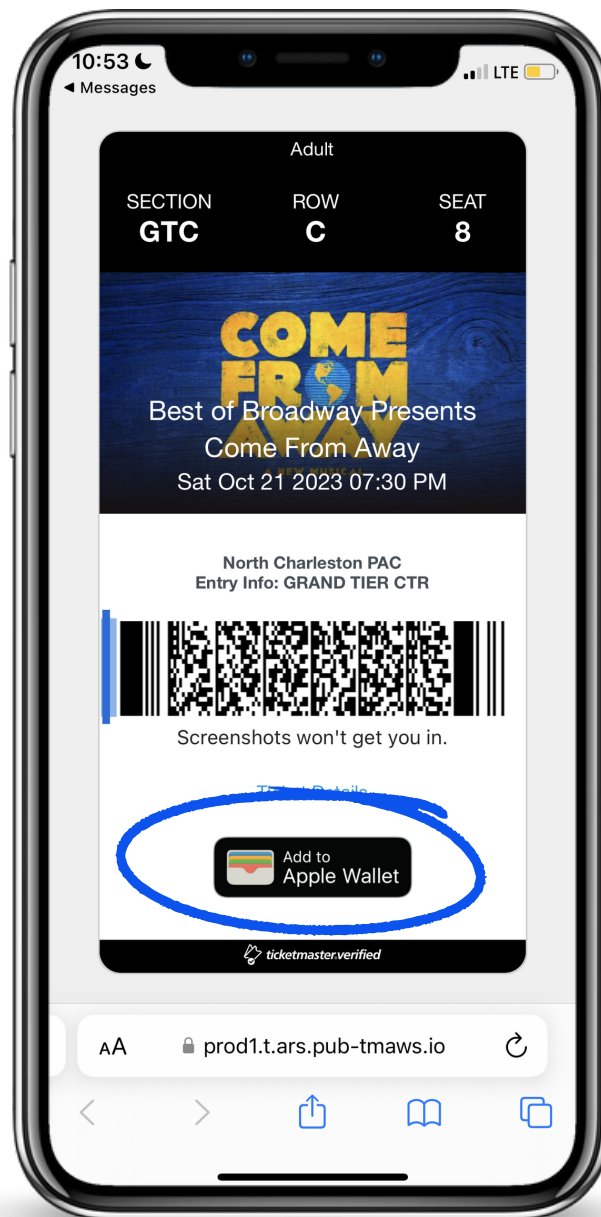

Accessing Mobile Tickets

You will receive a text with a link to your tickets. Tap on the [blue highlighted link](https://prod1.t.ars.pub-tmaws.io/?id=nTAX5ePLeB2hrVXfEugGaQ).

Tap "Add to Apple Wallet"

Tap "Add" on the top right of your screen and you're done!