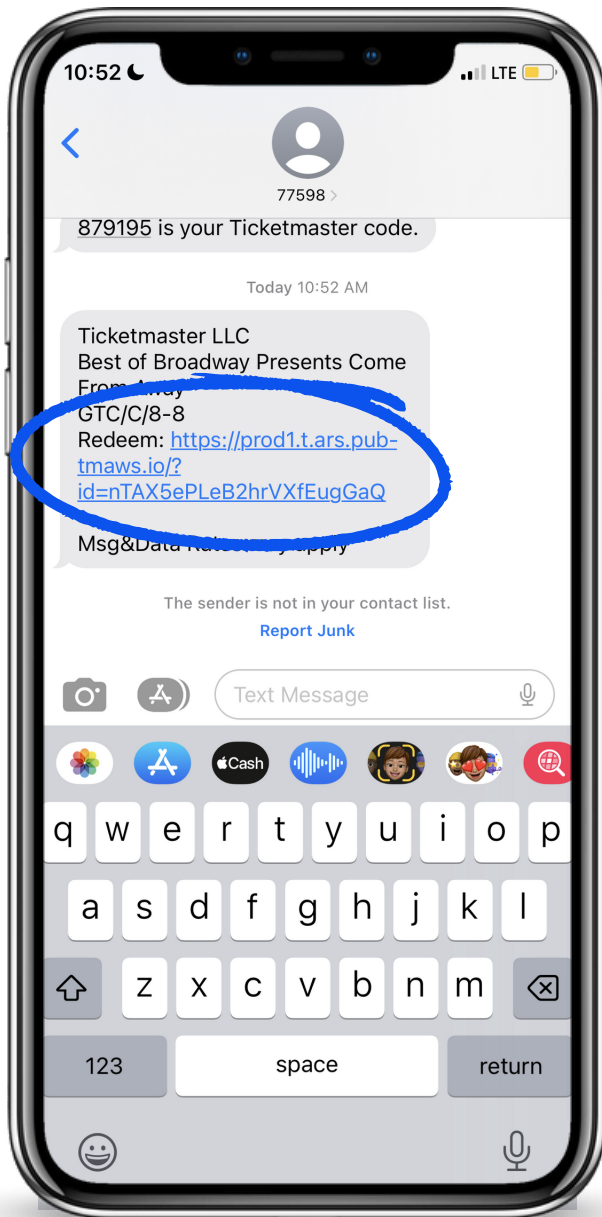

Accessing Mobile Tickets

You will receive a text with a link to your tickets. Tap on the [blue highlighted link](https://prod1.t.ars.pub-tmaws.io/?id=nTAX5ePLeB2hrVXfEugGaQ).

Tap "Add to Apple Wallet"

Tap "Add" on the top right of your screen and you're done!