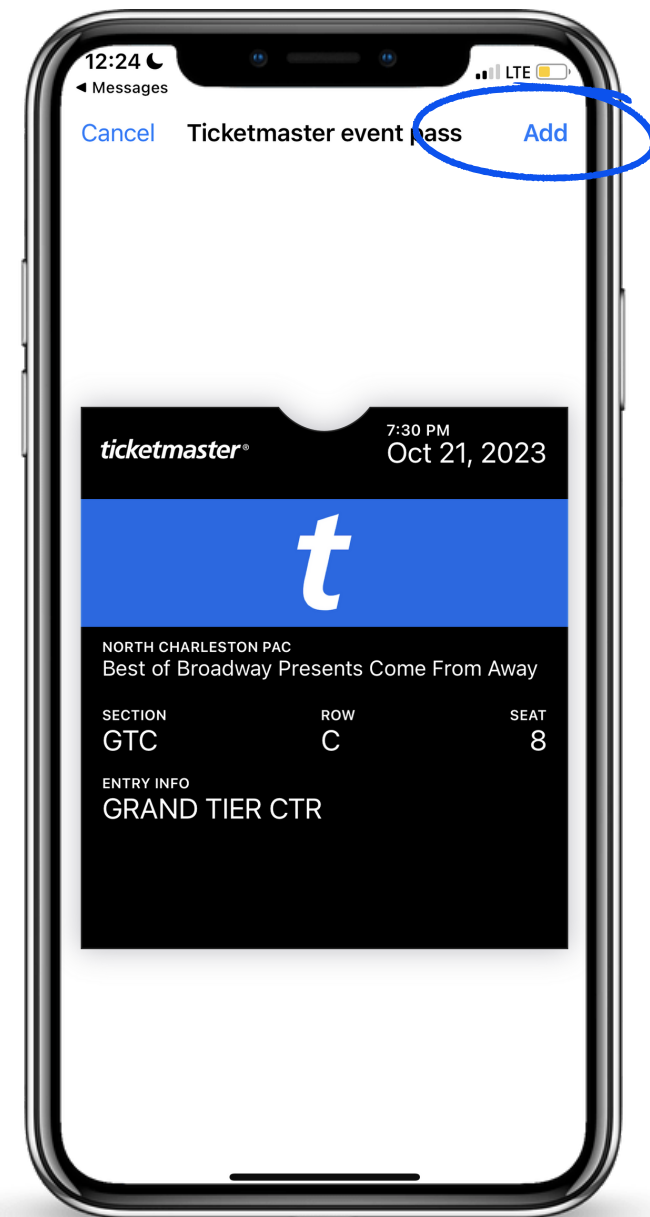

Accessing Mobile Tickets

You will receive a text with a link to your tickets. Tap on the [blue highlighted link](https://prod1.t.ars.pub-tmaws.io/?id=nTAX5ePLeB2hrVXfEugGaQ).

Tap "Add to Apple Wallet"

Tap "Add" on the top right of your screen and you're done!