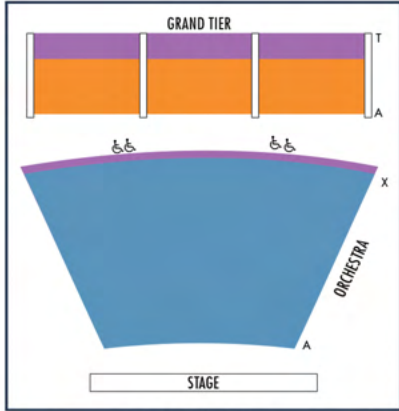

## CHOOSE A SEASON TICKETS PACKAGE!

THEATRE PRICING MAP

**STEP 1:** Decide on a price level.

**STEP 2:** Choose a package based on week day & time.

**STEP 3:** Decide to add-on the bonus show.

<b>PRICE LEVEL 1</b>	\$558 – \$634
<b>PRICE LEVEL 2</b>	\$455 – \$519
<b>PRICE LEVEL 3</b>	\$360 – \$433